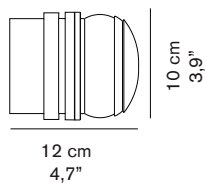

FRESNEL 1148

Joe Colombo
1966

Inside and outside wall ceiling lamp giving direct and diffused light. Lacquered aluminium support and Fresnel lens diffuser.

DIMENSIONS

MATERIALS

aluminium/glass

COLORS

lacquered white sand blasted transparent	RAL9003
lacquered black sand blasted transparent	RAL9005
grey sand blasted transparent	
chromium plated (indoor only) sand blasted transparent	

BULBS

1 x max 40W - E14

 equipped without bulb

MARKS

FURTHER INFORMATION

class I

IP44

PACKAGING

4

dimensions 33x33x24 cm / 12,9"x12,9"x9,4"
volume 0,026 m³ / 0,92 ft³
weight 4,5 kg / 9,92 lb

TYPE

indoor/outdoor - wall/ceiling lamp

PHOTOMETRIC CURVE